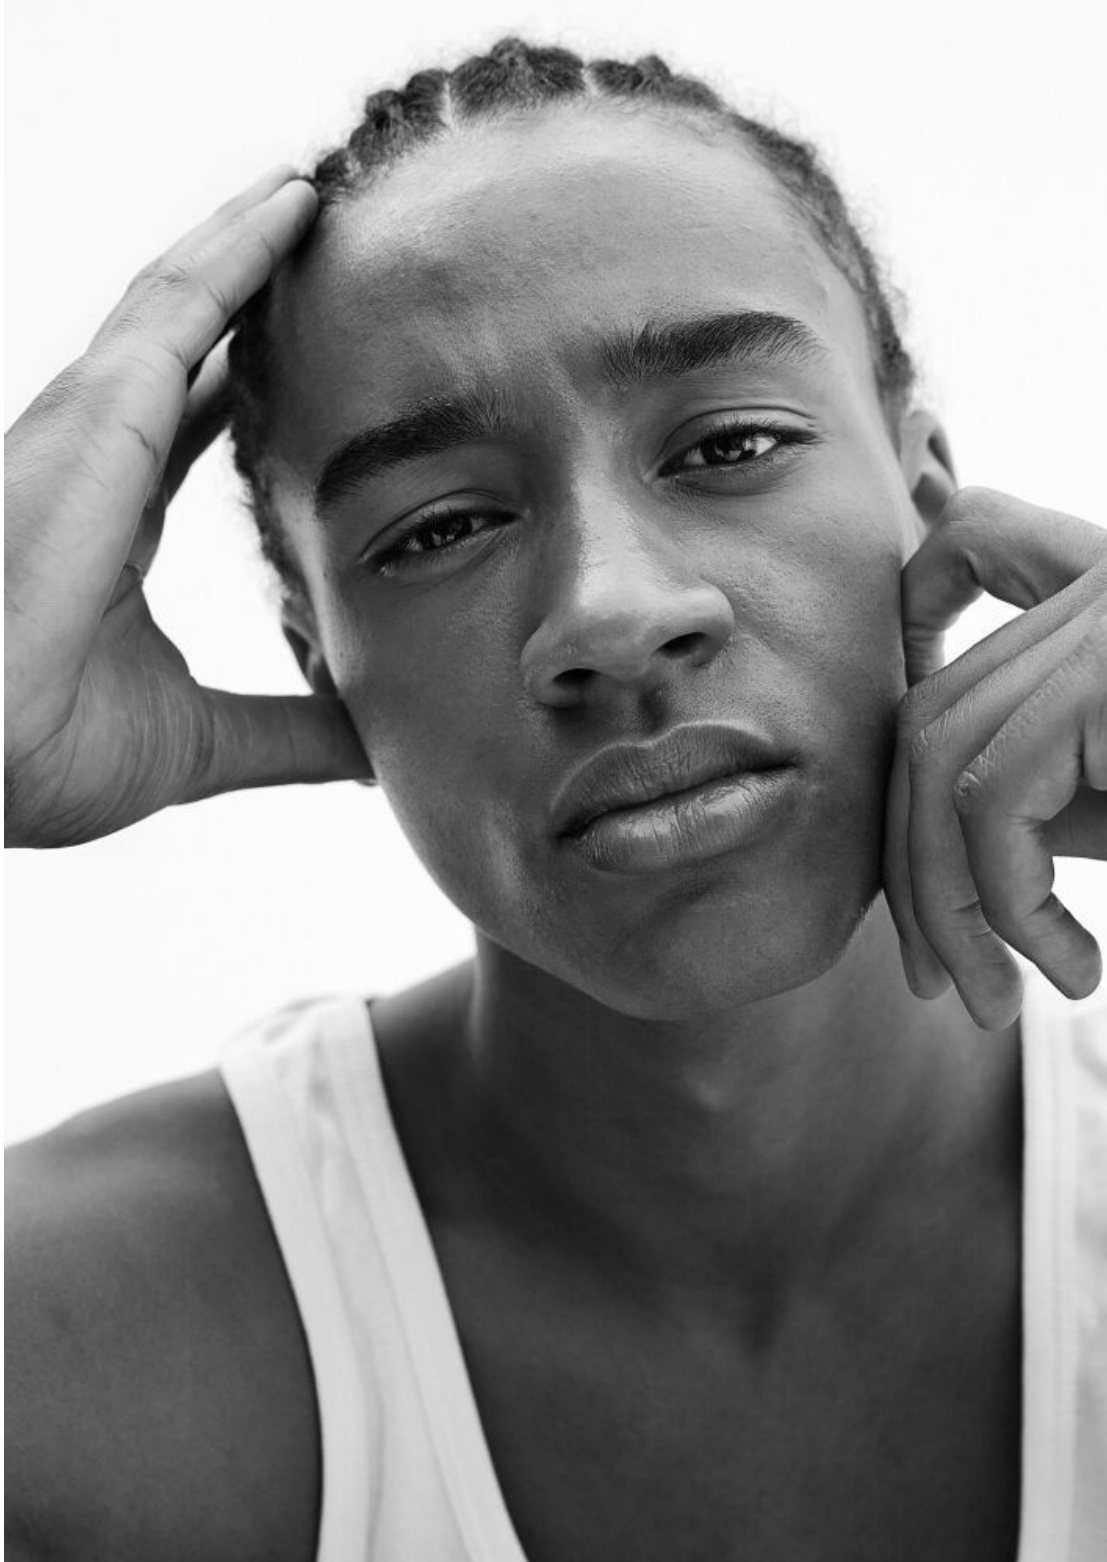

UKEME

height 6'2.5 · bust 37" · waist 30" · hips 36.5"
shoes size 45 EU/13.5 US/9.5 UK · hair brown · eyes brown